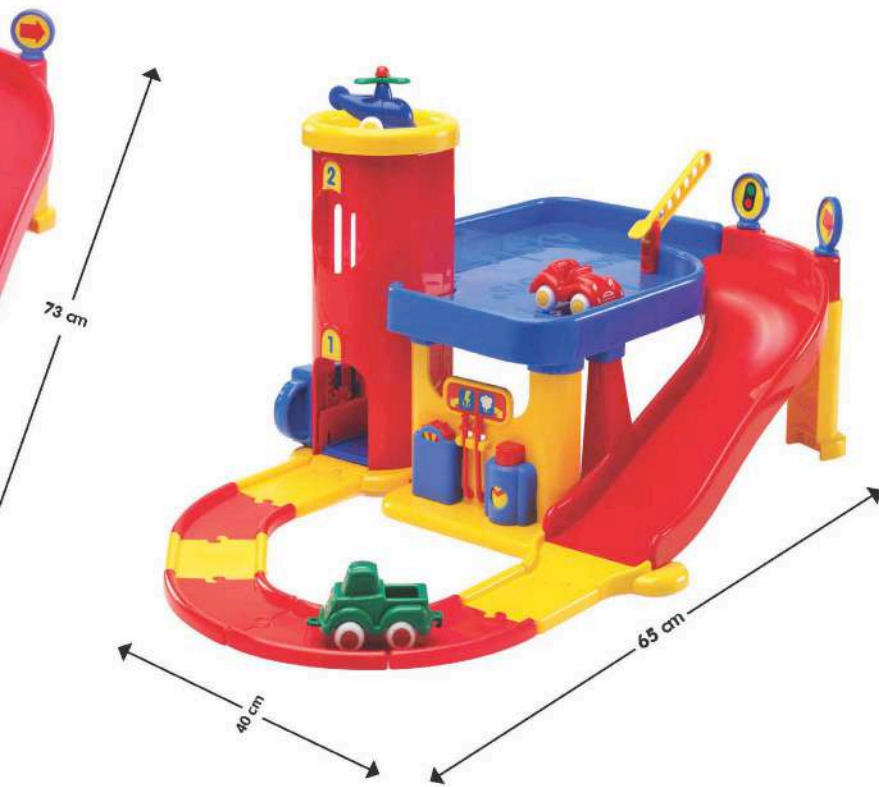

**Viking City Garage
+ road set**
Including 2 vehicles and
1 helicopter + road set

Packing	Art. No.	Qty.
	5556	1 set

	1x4 = 4 sets