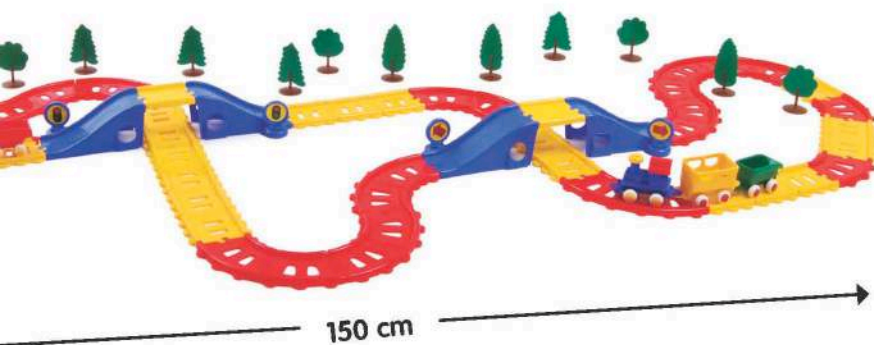

150 cm

25
pcs.

67 cm