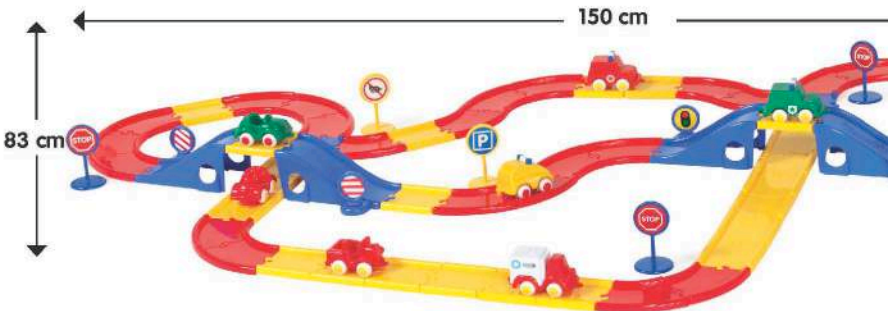

Viking City Road set in polybag
Included: 24 tracks

Packing Art. No. Qty.

PB 5510 1 set

EC 1x15 = 15 sets

7 317670 055104 >

Viking City large road set
Included: 59 tracks, 9 vehicles and 6 traffic signstracks, trees & fences