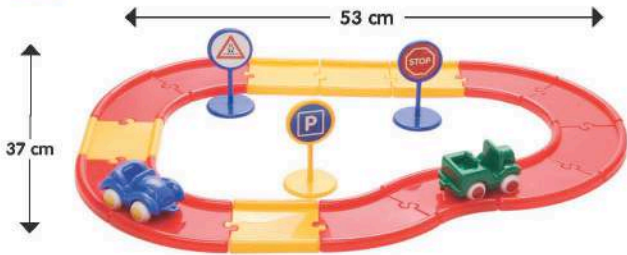

EC	1x6 = 6 sets
----	--------------

7 317670 511730 >

Viking City Road System

1-5
YEARS

Viking Toys are safe, sturdy and dishwasher proof.

13 pcs.

Road set in clear box
1 vehicle and 12 road tracks

Packing Art. No. Qty.