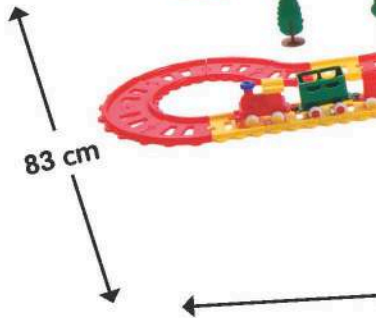

Viking City School

75 pcs.