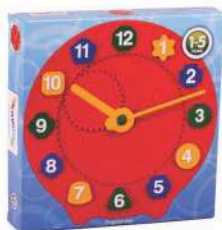

Clock

Shapes and colors clock
29 cm

Packing Art. No. Qty.

GB 81108 1 set

EC 1x12 = 12 sets

PB 1108 1 set

EC 1x12 = 12 sets

7 317670 811083 >

7 317670 011087 >