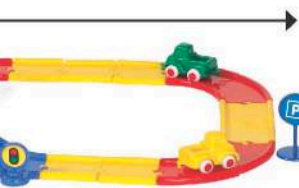

Large rail road set in polybag

Included: 57 tracks, 2 Trains, 12 trees

Packing Art. No. Qty.

PB 15573 1 set

EC 1x6 = 6 sets

7 317670 155736 >

Railroad set in polybag

Included: 25 tracks

Packing Art. No. Qty.

PB 11073 1 set

EC 1x15 = 15 sets

7 317670 110735 >