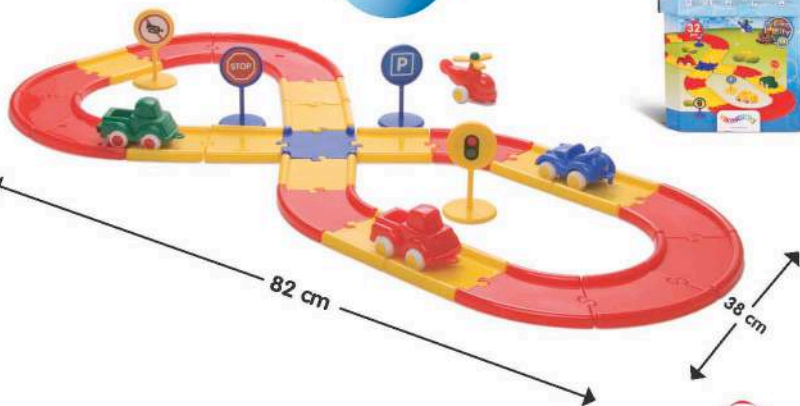

31 pcs.

Road set in paper bucket
Including 4 vehicles, 23 tracks and 4 traffic signs

Packing Art. No. Qty.

45514 1 set

1x6 = 6 sets

7 317670 455140 >

19 pcs.

Road & Bridge set in paper bucket
Including 1 vehicle, 14 tracks, 2 bridge ramps and 2 traffic signs.

Packing Art. No. Qty.

45518 1 set

1x6 = 6 sets

7 317670 455188 >

23 pcs.

Train set in paper bucket
Including 1 train set, 14 tracks, 2 bridge ramps and 4 trees.

Packing Art. No. Qty.

45573 1 set

1x6 = 6 sets

7 317670 455737 >