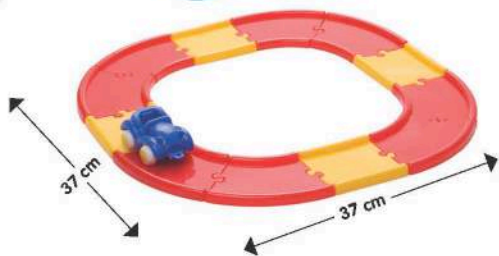

Viking City Road System

1-5
YEARS

Viking Toys are safe, sturdy and dishwasher proof.

13 pcs.

Road set in clear box
1 vehicle and 12 road tracks

Packing Art. No. Qty.

CB 85511 1 set

EC 1x6 = 6 sets

20 pcs.

Road set in paper bucket

Including 2 vehicles, 15 road tracks and 3 traffic signs.

Packing Art. No. Qty.

PB 45512 1 set

EC 1x6 = 6 sets