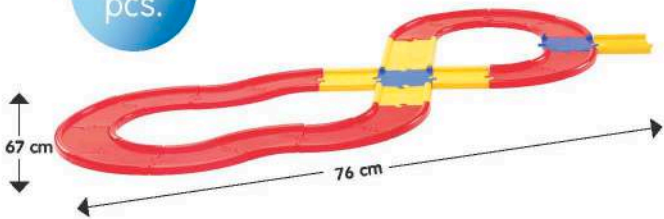

Viking City School

75 pcs.

24 pcs.

76 pcs.

Viking City Road set in polybag
Included: 24 tracks

Packing Art. No. Qty.

PB 5510 1 set

EC 1x15 = 15 sets

7 317670 055104 >

Viking City large road set
Included: 59 tracks, 9 vehicles and 6 traffic signstracks, trees & fences

Packing Art. No. Qty.

PB 15510 1 set

EC 1x6 = 6 sets

7 317670 115105 >