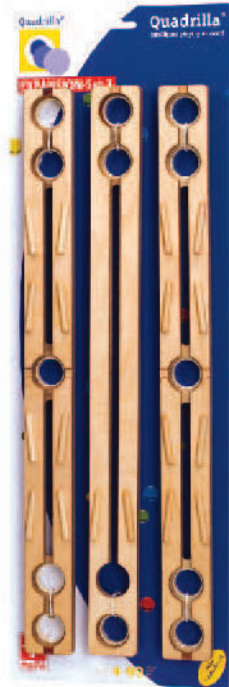

Expansion 1

Suggested Retail:
14.99 EUR
Packaging Size:
(55 x 20 x 2.5H) cm

Expansion 2

Suggested Retail:
12.99 EUR
Packaging Size:
(55 x 20 x 2.5H) cm