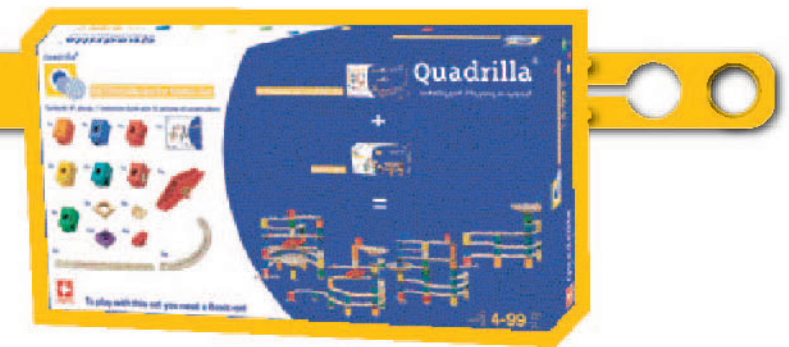

Extension Set for Basic Set

Suggested Retail: 54.99 EUR
Contents: 41 pcs
Packaging Size: (54 x 28.5 x 8.7 H) cm

BASIC-Set
+
EXTENSION-Set for BASIC-Set