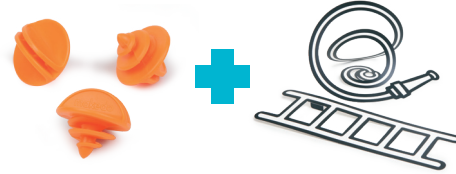

Box Props

Easy box transformation

Box Props enables easy transformation of an everyday box into an object of play

Each kit contains durable, pre-cut and illustrated plastic Props and Makedo's easy to use Scru part.

Fast, neat and sturdy construction with reusable parts. Colour in your Props with crayons to add more fun (crayons not supplied).

- **FIND A BOX**
- **CONNECT PARTS**
- **PLAY & IMAGINE**