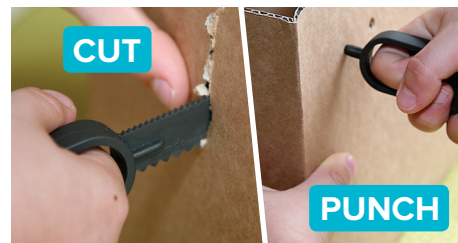

make.do™

trade catalogue 2013

Makedo connects stuff together

4 simple parts

Safe-saw™

The Safe-saw™ can cut through various types of material and can punch holes without the risk of injury.

Re-clip™

The Re-clip™ is composed of the pin and clip which clamps material together. Squeeze the clip to release the parts for reuse.

Lock-hinge™

The Lock-hinge™ acts as a hinge by joining two materials together. It can lock into 10 fixed positions or swing freely.

Scru™

The new Scru™ screws quickly and neatly directly into cardboard to attach material together. The handle grip doubles as a bracket to hold sheet materials upright.