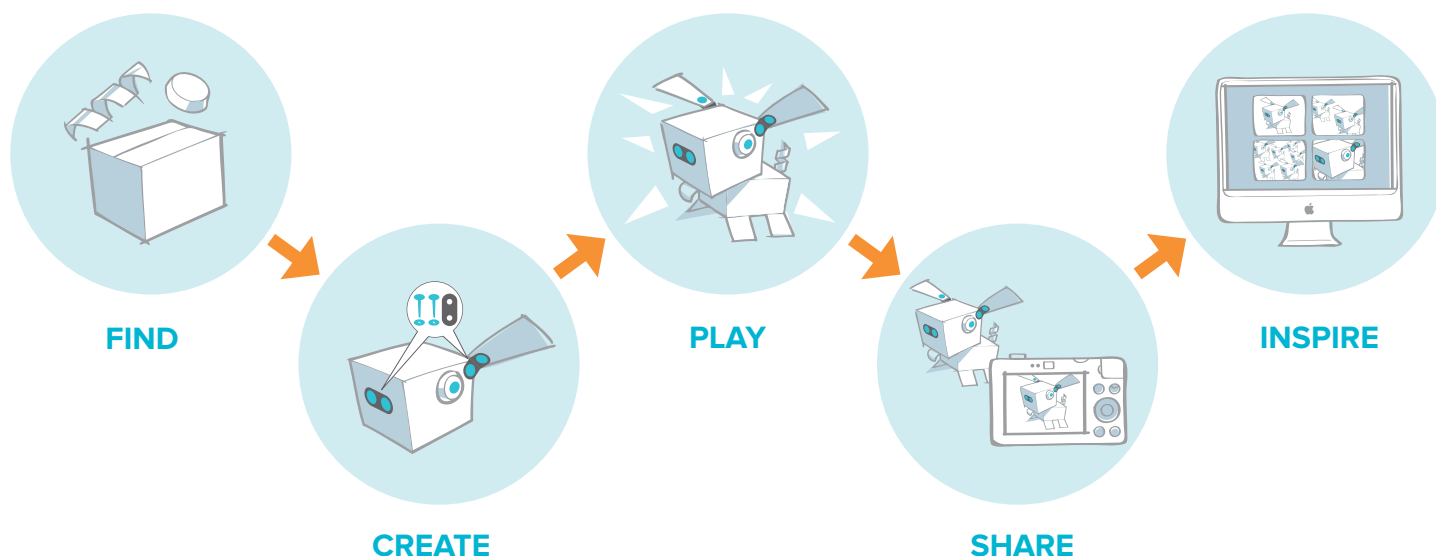

make.do™

trade catalogue 2013

Makedo connects stuff together

4 simple parts

Safe-saw™

The Safe-saw™ can cut through various types of material and can punch holes without the risk of injury.

Re-clip™

The Re-clip™ is composed of the pin and clip which clamps material together. Squeeze the clip to release the parts for reuse.

Lock-hinge™

The Lock-hinge™ acts as a hinge by joining two materials together. It can lock into 10 fixed positions or swing freely.

Scru™

The new Scru™ screws quickly and neatly directly into cardboard to attach material together. The handle grip doubles as a bracket to hold sheet materials upright.

NEW

How to Makedo

Makedo helps kids develop creative thinking

Bringing their imagination into the real world

Engaging in hands on making

Encouraging unstructured free play adventures

Sharing and collaborating with others